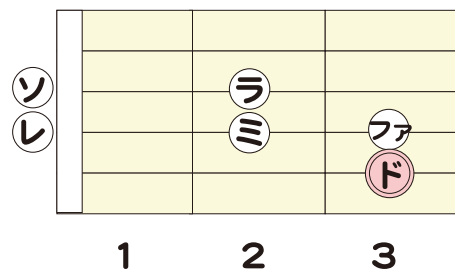

# チューリップ

Handwritten guitar tablature for the song "チューリップ". The piece is in C major and 4/4 time. The notation includes fret numbers, string numbers, and fingering symbols (1-3) for the right hand. Chord diagrams are indicated by red letters: C, G, F, and C.

Tablature lines (from top to bottom):

- Line 1: C chord (E4, A4, D4, G4) | C chord (E4, A4, D4, G4)
- Line 2: C chord (E4, A4, D4, G4) | G chord (B4, D5, F#4, A4)
- Line 3: C chord (E4, A4, D4, G4) | C chord (E4, A4, D4, G4)
- Line 4: C chord (E4, A4, D4, G4) | G chord (B4, D5, F#4, A4) | C chord (E4, A4, D4, G4)
- Line 5: C chord (E4, A4, D4, G4) | F chord (A4, C5, D5, F#4) | C chord (E4, A4, D4, G4)
- Line 6: C chord (E4, A4, D4, G4) | G chord (B4, D5, F#4, A4) | C chord (E4, A4, D4, G4)